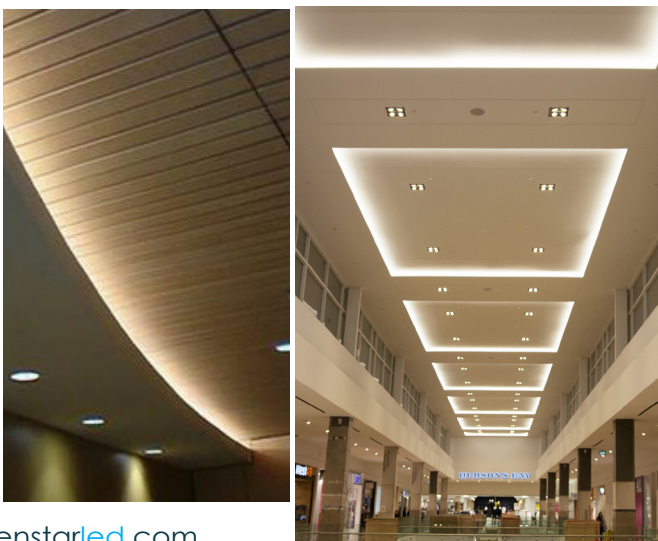

3 Year Warranty

Accessories	SKU
120V AC Power Feed	LS-FL120V-IP
Corner connector	LS-FL120V-JC
Splice kit	LS-FL120V-SK
Mounting Clips	LS-FL120V-MC
Mounting Track	LS-FL120V-MT
End caps	LS-FL120V-EC