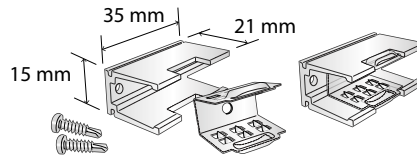

LS-NEON-24V-10-XX
24V DC, 3W / Foot 9.6W / Meter
WW/WH/BL/GR/PL/RE/OR/YL
Lumens: 585/M (Warm White 3000K)
Cut Lengths: 1.97" (50mm)

**Custom MAX length with
Single Ended Power: 50 ft.
Double Ended Power: 100 ft.**

LS-NEON-24V-CUSTOM
24V DC, 3W / Foot 9.6W / Meter
WW/WH/BL/GR/PL/RE/OR/YL
Lumens: 585/M (Warm White 3000K)
Cut Lengths: 1.97" (50mm)

Mounting and Installation Accessories

Clip **CL** CODE: LS-NF-MC

Aluminum mount with clip **MC** CODE: LS-NF-SLMC