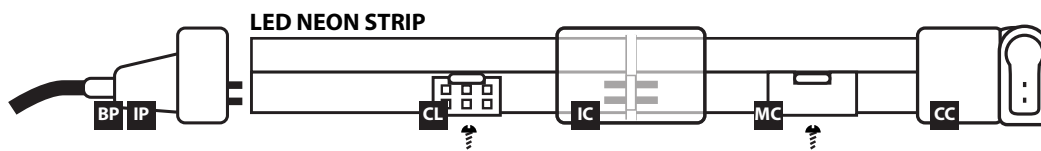

24V NON-DIMMING DRIVERS

	SKU	VOLTAGE	WATTAGE	OUTPUT	DIMENSIONS	WIRING:
	LS-60W-24-CV	120V AC	60W MAX Class 2	24V DC	L4.5 x W2.0 x H1.0 in.	☒ HARDWIRE ☒ INDOOR ☒ PLUG ☐ OUTDOOR
	LS-120W-24-CV	120V AC	120W MAX	24V DC	L7.5 x W3.0 x H3.5 in.	☒ HARDWIRE ☒ INDOOR ☒ PLUG ☐ OUTDOOR
	LS-240W-24V-0	100-244V /277V AC	240W MAX	24V DC	L9.6 X W2.70 X H1.54 in.	☒ HARDWIRE ☒ INDOOR ☐ PLUG ☒ OUTDOOR

24V DIMMING DRIVERS

	SKU	VOLTAGE	WATTAGE	OUTPUT	DIMENSIONS	WIRING:
	LS-60D-24CV	120V AC	60W MAX Class 2	24V DC	L4.37 X W1.81 X H0.79 in.	☒ HARDWIRE ☒ INDOOR ☐ PLUG ☐ OUTDOOR
	LS-24V-96W-Dim-CVE	120V AC	96W MAX Class 2	24V DC	L15 X W3 X H2.25 in.	☒ HARDWIRE ☒ INDOOR ☐ PLUG ☒ OUTDOOR