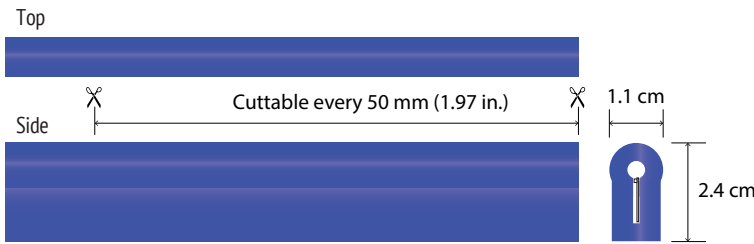

JOB#

Indoor/Outdoor  Saltwater resistant | Dimmable | High CRI (+85) | UV Protected Silicone Jacket
Cuttable every 50 mm | V2 Flame retardants | Brightest LED NEON Available

24V LED Neon Flex

**10M (33 ft.) lengths
Single ended power**

LS-NEON-24V-10-XX
24V DC, 3W / Foot 9.6W / Meter
WW/WH/BL/GR/PL/RE/OR/YL
Lumens: 585/M (Warm White 3000K)
Cut Lengths: 1.97" (50mm)

**Custom MAX length with
Single Ended Power: 50 ft.
Double Ended Power: 100 ft.**

LS-NEON-24V-CUSTOM
24V DC, 3W / Foot 9.6W / Meter
WW/WH/BL/GR/PL/RE/OR/YL
Lumens: 585/M (Warm White 3000K)
Cut Lengths: 1.97" (50mm)

Mounting and Installation Accessories

Clip **CL** CODE: LS-NF-MC

Aluminum mount with clip **MC** CODE: LS-NF-SLMC