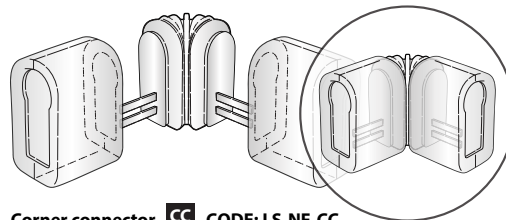

1M Aluminum channel with 2x clips CODE: LS-NF-AP

Power plug - bottom feed CODE: LS-NF-BEPF

Power plug - inline feed **IP** CODE: LS-NF-EEPF

End cap CODE: LS-NF-EC

Inline connector **IC** CODE: LS-NF-IC

Corner connector **CC** CODE: LS-NF-CC

Wire

24V NON-DIMMING DRIVERS

	SKU	VOLTAGE	WATTAGE	OUTPUT	DIMENSIONS	WIRING:
	LS-60W-24-CV	120V AC	60W MAX Class 2	24V DC	L4.5 x W2.0 x H1.0 in.	<input checked="" type="checkbox"/> HARDWIRE <input checked="" type="checkbox"/> INDOOR <input checked="" type="checkbox"/> PLUG <input type="checkbox"/> OUTDOOR
	LS-120W-24-CV	120V AC	120W MAX	24V DC	L7.5 x W3.0 x H3.5 in.	<input checked="" type="checkbox"/> HARDWIRE <input checked="" type="checkbox"/> INDOOR <input checked="" type="checkbox"/> PLUG <input type="checkbox"/> OUTDOOR
	LS-240W-24V-0	100-244V /277V AC	240W MAX	24V DC	L9.6 X W2.70 X H1.54 in.	<input checked="" type="checkbox"/> HARDWIRE <input checked="" type="checkbox"/> INDOOR <input type="checkbox"/> PLUG <input checked="" type="checkbox"/> OUTDOOR