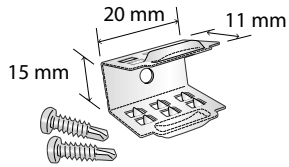

JOB#

Indoor/Outdoor  Saltwater resistant | Dimmable | High CRI (+85) | UV Protected Silicone Jacket
Cuttable every 50 mm | V2 Flame retardants | Brightest LED NEON Available

24V LED Neon Flex

**10M (33 ft.) lengths
Single ended power**

LS-NEON-24V-10-XX
24V DC, 3W / Foot 9.6W / Meter
WW/WH/BL/GR/PL/RE/OR/YL
Lumens: 585/M (Warm White 3000K)
Cut Lengths: 1.97" (50mm)

**Custom MAX length with
Single Ended Power: 50 ft.
Double Ended Power: 100 ft.**

LS-NEON-24V-CUSTOM
24V DC, 3W / Foot 9.6W / Meter
WW/WH/BL/GR/PL/RE/OR/YL
Lumens: 585/M (Warm White 3000K)
Cut Lengths: 1.97" (50mm)

Mounting and Installation Accessories

Clip **CL** CODE: LS-NF-MC

Aluminum mount with clip **MC** CODE: LS-NF-SLMC