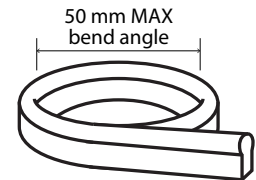

24V NON-DIMMING DRIVERS

	SKU	VOLTAGE	WATTAGE	OUTPUT	DIMENSIONS	WIRING:
	LS-60W-24-CV	120V AC	60W MAX Class 2	24V DC	L4.5 x W2.0 x H1.0 in.	☒ HARDWIRE ☒ INDOOR ☒ PLUG ☐ OUTDOOR
	LS-120W-24-CV	120V AC	120W MAX	24V DC	L7.5 x W3.0 x H3.5 in.	☒ HARDWIRE ☒ INDOOR ☒ PLUG ☐ OUTDOOR
	LS-240W-24V-0	100-244V /277V AC	240W MAX	24V DC	L9.6 X W2.70 X H1.54 in.	☒ HARDWIRE ☒ INDOOR ☐ PLUG ☒ OUTDOOR

24V DIMMING DRIVERS

	SKU	VOLTAGE	WATTAGE	OUTPUT	DIMENSIONS	WIRING:
	LS-60D-24CV	120V AC	60W MAX Class 2	24V DC	L4.37 X W1.81 X H0.79 in.	☒ HARDWIRE ☒ INDOOR ☐ PLUG ☐ OUTDOOR
	LS-24V-96W-Dim-CVE	120V AC	96W MAX Class 2	24V DC	L15 X W3 X H2.25 in.	☒ HARDWIRE ☒ INDOOR ☐ PLUG ☒ OUTDOOR