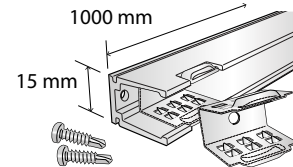

LS-NEON-24V-10-XX
24V DC, 3W / Foot 9.6W / Meter
WW/WH/BL/GR/PL/RE/OR/YL
Lumens: 585/M (Warm White 3000K)
Cut Lengths: 1.97" (50mm)

**Custom MAX length with
Single Ended Power: 50 ft.
Double Ended Power: 100 ft.**

LS-NEON-24V-CUSTOM
24V DC, 3W / Foot 9.6W / Meter
WW/WH/BL/GR/PL/RE/OR/YL
Lumens: 585/M (Warm White 3000K)
Cut Lengths: 1.97" (50mm)

Mounting and Installation Accessories

Clip **CL** CODE: LS-NF-MC

Aluminum mount with clip **MC** CODE: LS-NF-SLMC

1M Aluminum channel with 2x clips CODE: LS-NF-AP

Power plug - bottom feed CODE: LS-NF-BEPF

Power plug - inline feed **IP** CODE: LS-NF-EEPF

End cap CODE: LS-NF-EC

Inline connector **IC** CODE: LS-NF-IC

Corner connector **CC** CODE: LS-NF-CC