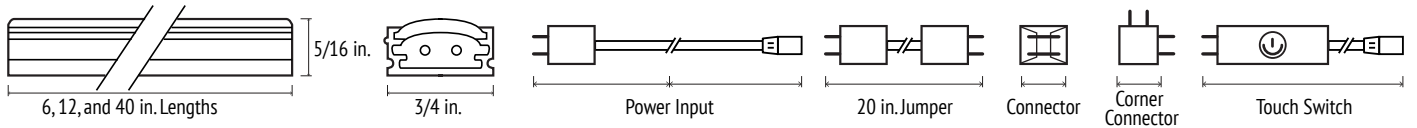

JOB# _____

LED LL50 LINKABLE LINEAR BAR LIGHTS
for even light output with no hot spots.

CHOOSE LIGHT COLOUR		CALCULATIONS		CHOOSE ACCESSORIES / INDICATE QUANTITY			
<p>6 in. Linear bar W1-3/16" x H7/16" Includes surface mount hardware (2 clips)</p>	<input type="checkbox"/> 3000K Warm White LS-LL50-6-3K	VOLTAGE: 24V DC WATTAGE: 3W MAX RUN: 90W LUMENS: 225	WATTS: 3 × QTY: = TOTAL WATTAGE:	 Power Input LS-LL50-IP QTY:	 Touch Switch LS-LL50-TS QTY:	 Jumper LS-LL50-JC QTY:	
	<input type="checkbox"/> 4000K Natural White LS-LL50-6-4K						
<p>12 in. Linear Bar W1-3/16" x H7/16" Includes surface mount hardware (2 clips)</p>	<input type="checkbox"/> 3000K Warm White LS-LL50-12-3K	VOLTAGE: 24V DC WATTAGE: 5W MAX RUN: 90W LUMENS: 410	WATTS: 5 × QTY: = TOTAL WATTAGE:	 Corner Connector LS-LL50-CC QTY:	 45° Clip LS-LL50-AC QTY:	 Connector LS-LL50-MC QTY:	 3M Tape LS-LL50-3M QTY:
	<input type="checkbox"/> 4000K Natural White LS-LL50-12-4K						
<p>40 in. Linear Bar W1-3/16" x H7/16" Includes surface mount hardware (2 clips)</p>	<input type="checkbox"/> 3000K Warm White LS-LL50-40-3K	VOLTAGE: 24V DC WATTAGE: 15W MAX RUN: 90W LUMENS: 1100	WATTS: 15 × QTY: = TOTAL WATTAGE:				
	<input type="checkbox"/> 4000K Natural White LS-LL50-40-4K						

POWER SUPPLIES (CLASS 2) contact us for larger power supplies

ADD 10% TO THE TOTAL WATTAGE FROM LED LIGHT SELECTION TABLE ABOVE (WATTS X QTY = TTL WATTAGE) +10% = Required Wattage of Power Supply

ie: ((4x 12 in. Linear Bars =20W) + (2x 40 in. Linear Bars =30W)) +10% =55W. A 60W 24V DRIVER IS REQUIRED.