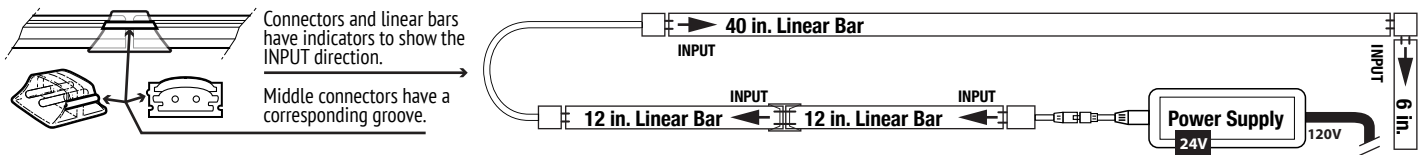

JOB# _____

LED LL50 LINKABLE LINEAR BAR LIGHTS
for even light output with no hot spots.

CHOOSE LIGHT COLOUR		CALCULATIONS		CHOOSE ACCESSORIES / INDICATE QUANTITY			
<p>6 in. Linear bar W1-3/16" x H7/16" Includes surface mount hardware (2 clips)</p>	<input type="checkbox"/> 3000K Warm White LS-LL50-6-3K	VOLTAGE: 24V DC WATTAGE: 3W MAX RUN: 90W LUMENS: 225	WATTS: 3 × QTY: = TOTAL WATTAGE:	 Power Input LS-LL50-IP QTY:	 Touch Switch LS-LL50-TS QTY:	 Jumper LS-LL50-JC QTY:	
	<input type="checkbox"/> 4000K Natural White LS-LL50-6-4K						
<p>12 in. Linear Bar W1-3/16" x H7/16" Includes surface mount hardware (2 clips)</p>	<input type="checkbox"/> 3000K Warm White LS-LL50-12-3K	VOLTAGE: 24V DC WATTAGE: 5W MAX RUN: 90W LUMENS: 410	WATTS: 5 × QTY: = TOTAL WATTAGE:	 Corner Connector LS-LL50-CC QTY:	 45° Clip LS-LL50-AC QTY:	 Connector LS-LL50-MC QTY:	 3M Tape LS-LL50-3M QTY:
	<input type="checkbox"/> 4000K Natural White LS-LL50-12-4K						
<p>40 in. Linear Bar W1-3/16" x H7/16" Includes surface mount hardware (2 clips)</p>	<input type="checkbox"/> 3000K Warm White LS-LL50-40-3K	VOLTAGE: 24V DC WATTAGE: 15W MAX RUN: 90W LUMENS: 1100	WATTS: 15 × QTY: = TOTAL WATTAGE:				
	<input type="checkbox"/> 4000K Natural White LS-LL50-40-4K						

POWER SUPPLIES (CLASS 2) contact us for larger power supplies

ADD 10% TO THE TOTAL WATTAGE FROM LED LIGHT SELECTION TABLE ABOVE (WATTS X QTY = TTL WATTAGE) +10% = Required Wattage of Power Supply

ie: ((4x 12 in. Linear Bars =20W) + (2x 40 in. Linear Bars =30W)) +10% =55W. A 60W 24V DRIVER IS REQUIRED.