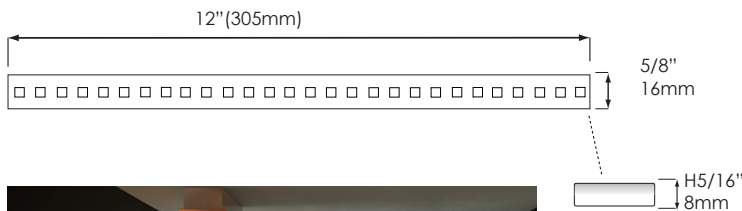

Features

- SMD LED Chip Technology
- Simple installation & easy operation
- Super thin profile - 8mm
- Easily connect together for larger applications
- Adjustable light angle - Aluminum housing
- Low heat output

3 Year Warranty