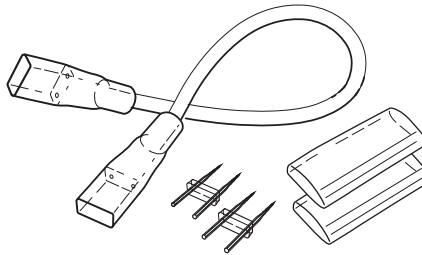

**Package includes:**

5 ft. power feed with plug (120V) + 75 ft. flexible strip  
End connector (connect two together for max run of 150 ft.)

## Mounting and Installation Accessories

**Mounting Clips** **MC** LS-FL120V-MC

**End caps** **EC** LS-FL120V-EC

**Mounting Track (PC)** **MT** LS-FL120V-MT

**120V AC Power Feed** **PF** LS-FL120V-IP

**Corner connector** **CC** LS-FL120V-JC

**Splice kit** **SK** LS-FL120V-SK

**Installation Guide:** **!** Must be installed by a certified electrician. All cut ends must be siliconed and capped