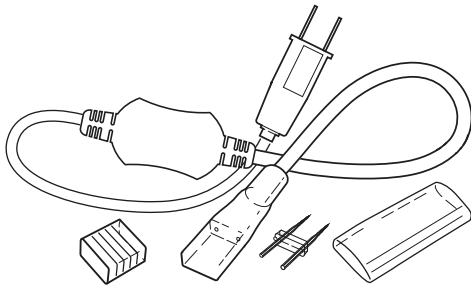

**Package includes:**

5 ft. power feed with plug (120V) + 75 ft. flexible strip  
End connector (connect two together for max run of 150 ft.)

## Mounting and Installation Accessories

**Mounting Clips** **MC** LS-FL120V-MC

**End caps** **EC** LS-FL120V-EC

**Mounting Track (PC)** **MT** LS-FL120V-MT

**120V AC Power Feed** **PF** LS-FL120V-IP

**Corner connector** **CC** LS-FL120V-JC

**Splice kit** **SK** LS-FL120V-SK

**Installation Guide:** **!** Must be installed by a certified electrician. All cut ends must be siliconed and capped