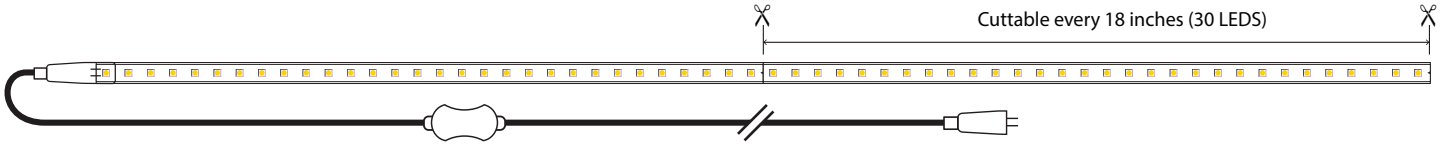

**Package includes:**

5 ft. power feed with plug (120V) + 75 ft. flexible strip  
End connector (connect two together for max run of 150 ft.)

## Mounting and Installation Accessories

**Mounting Clips** **MC** LS-FL120V-MC

**End caps** **EC** LS-FL120V-EC

**Mounting Track (PC)** **MT** LS-FL120V-MT

**120V AC Power Feed** **PF** LS-FL120V-IP

**Corner connector** **CC** LS-FL120V-JC